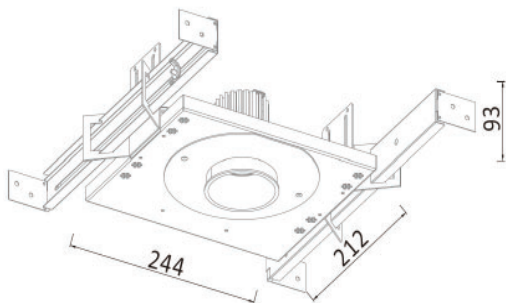

Dimming: Triac (5-100%) and 0-10v with same driver.
Input Voltage: 120/277v 50-60Hz.
Finishes: White, Black, Silver
Beam Angle: 20, 35
Operating Temp Range: -20c through +45c
Warranty: 5 Years
Weight: 2.28lbs
Housing: New Construction or Remodeler
Glare Control: Hexcell louver available
Additional: Lensed trims available for food service or damp locations.

DIMENSIONS

3.2" 4.6"

FRAME KIT DIMENSIONS

OPTIC ACCESSORIES (Factory Installed)

HEXCELL LOUVER

GLASS LENS
(COLOR FILTERS AVAILABLE UPON REQUEST)

Measurements in Millimeters. To Convert to Inches Divide by 25.4