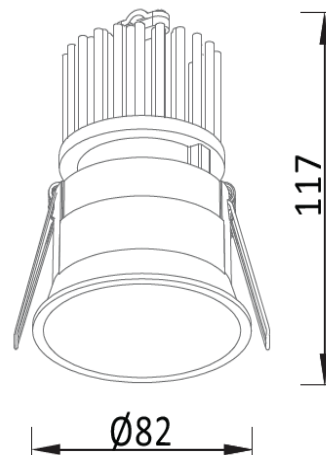

VISI Small Downlight

7W COB | 830 LUMENS | 90CRI | 2700-4000K

*Mini Downlight for Residential, Commercial and Retail Applications.
Standard with 90CRI Rating, COB Led and Universal Dimmable driver.*

DETAILS

Dimming: Triac (5-100%) and 0-10v with same driver.
Input Voltage: 120/277v 50-60Hz.
Finishes: White, Black, Silver
Beam Angle: 20, 35
Operating Temp Range: -20c through +45c
Warranty: 5 Years
Weight: 2.28lbs
Housing: New Construction or Remodeler
Glare Control: Hexcell louver available
Additional: Lensed trims available for food service or damp locations.

DIMENSIONS

3.2" 4.6"

FRAME KIT DIMENSIONS

OPTIC ACCESSORIES (Factory Installed)

HEXCELL LOUVER

GLASS LENS
(COLOR FILTERS AVAILABLE UPON REQUEST)

Measurements in Millimeters. To Convert to Inches Divide by 25.4

Ordering Information:

VISI-SM	WATTS : 7W
	TEMP : 2700K 3000K 3500K 4000K
	BEAM : 20D 35D
	FINISH : WH BK SL
	ACCESSORY : LENS HEX (NONE LEAVE BLANK)
A-0483	FRAME KIT